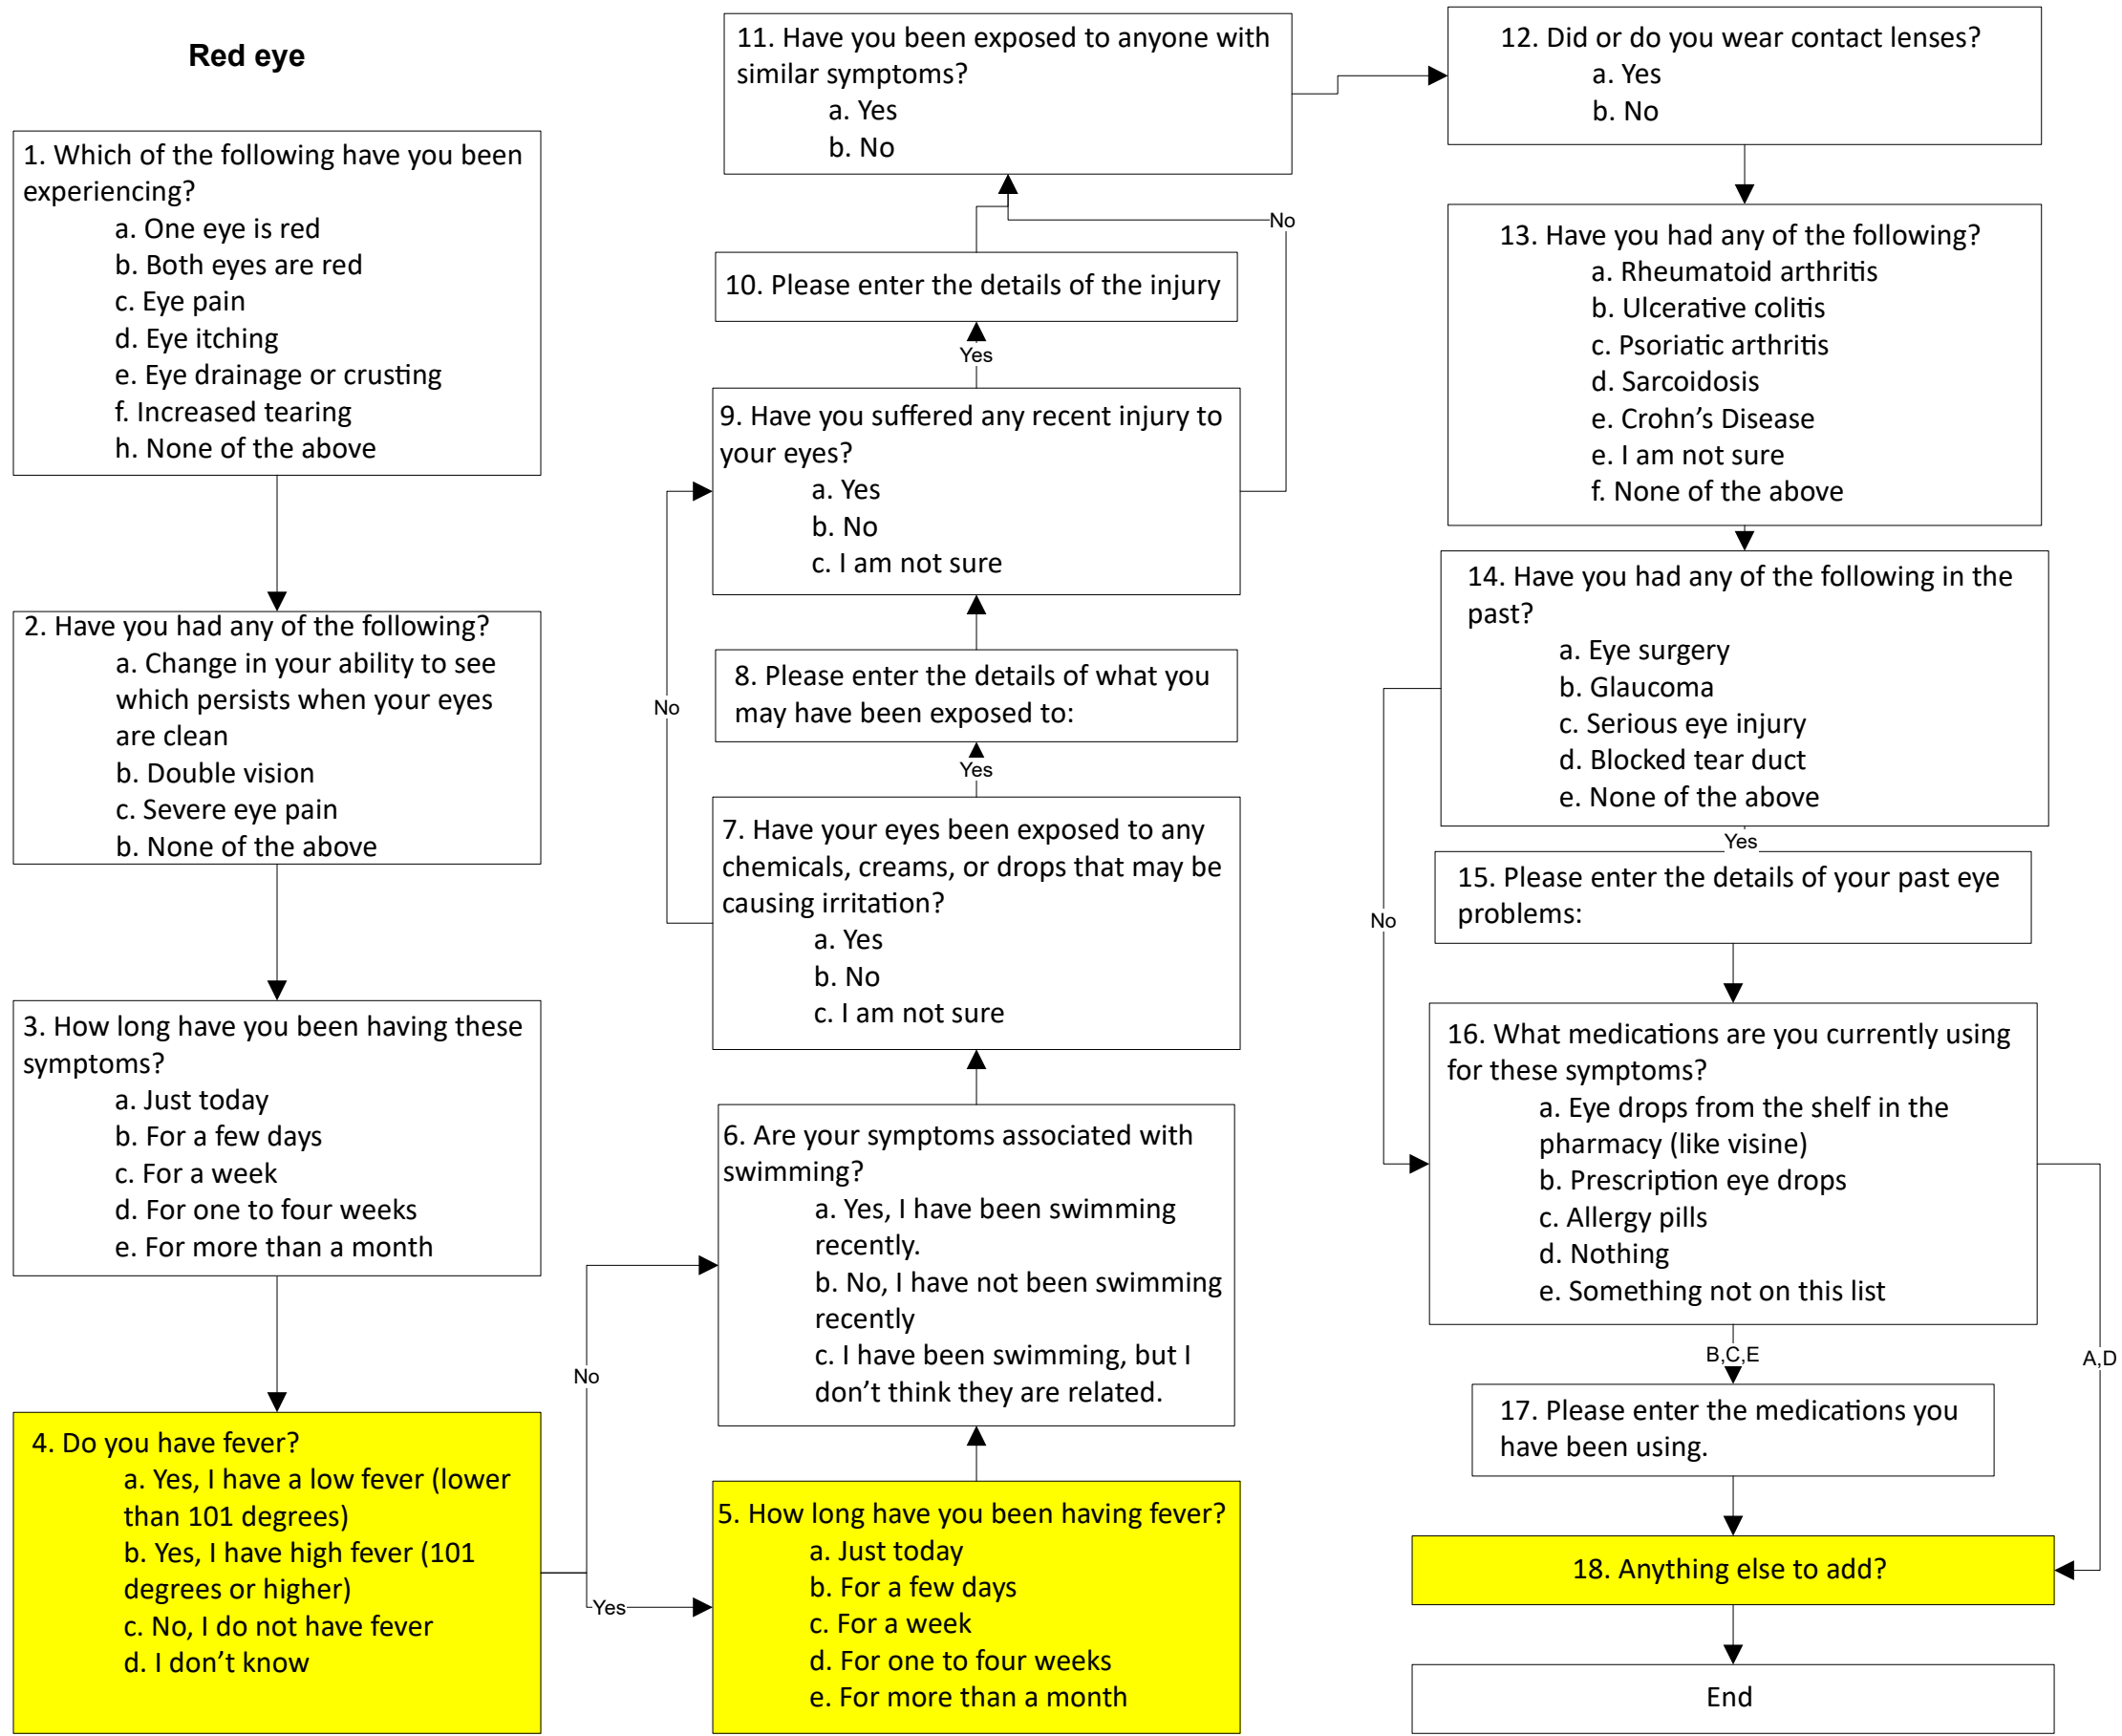

Red eye

Yellow highlighted questions appear in multiple templates and are built with a generic naming convention

Are you pregnant?
 a. I am pregnant.**
 b. I am confident that I am not pregnant.
 c. I think I might be pregnant.**