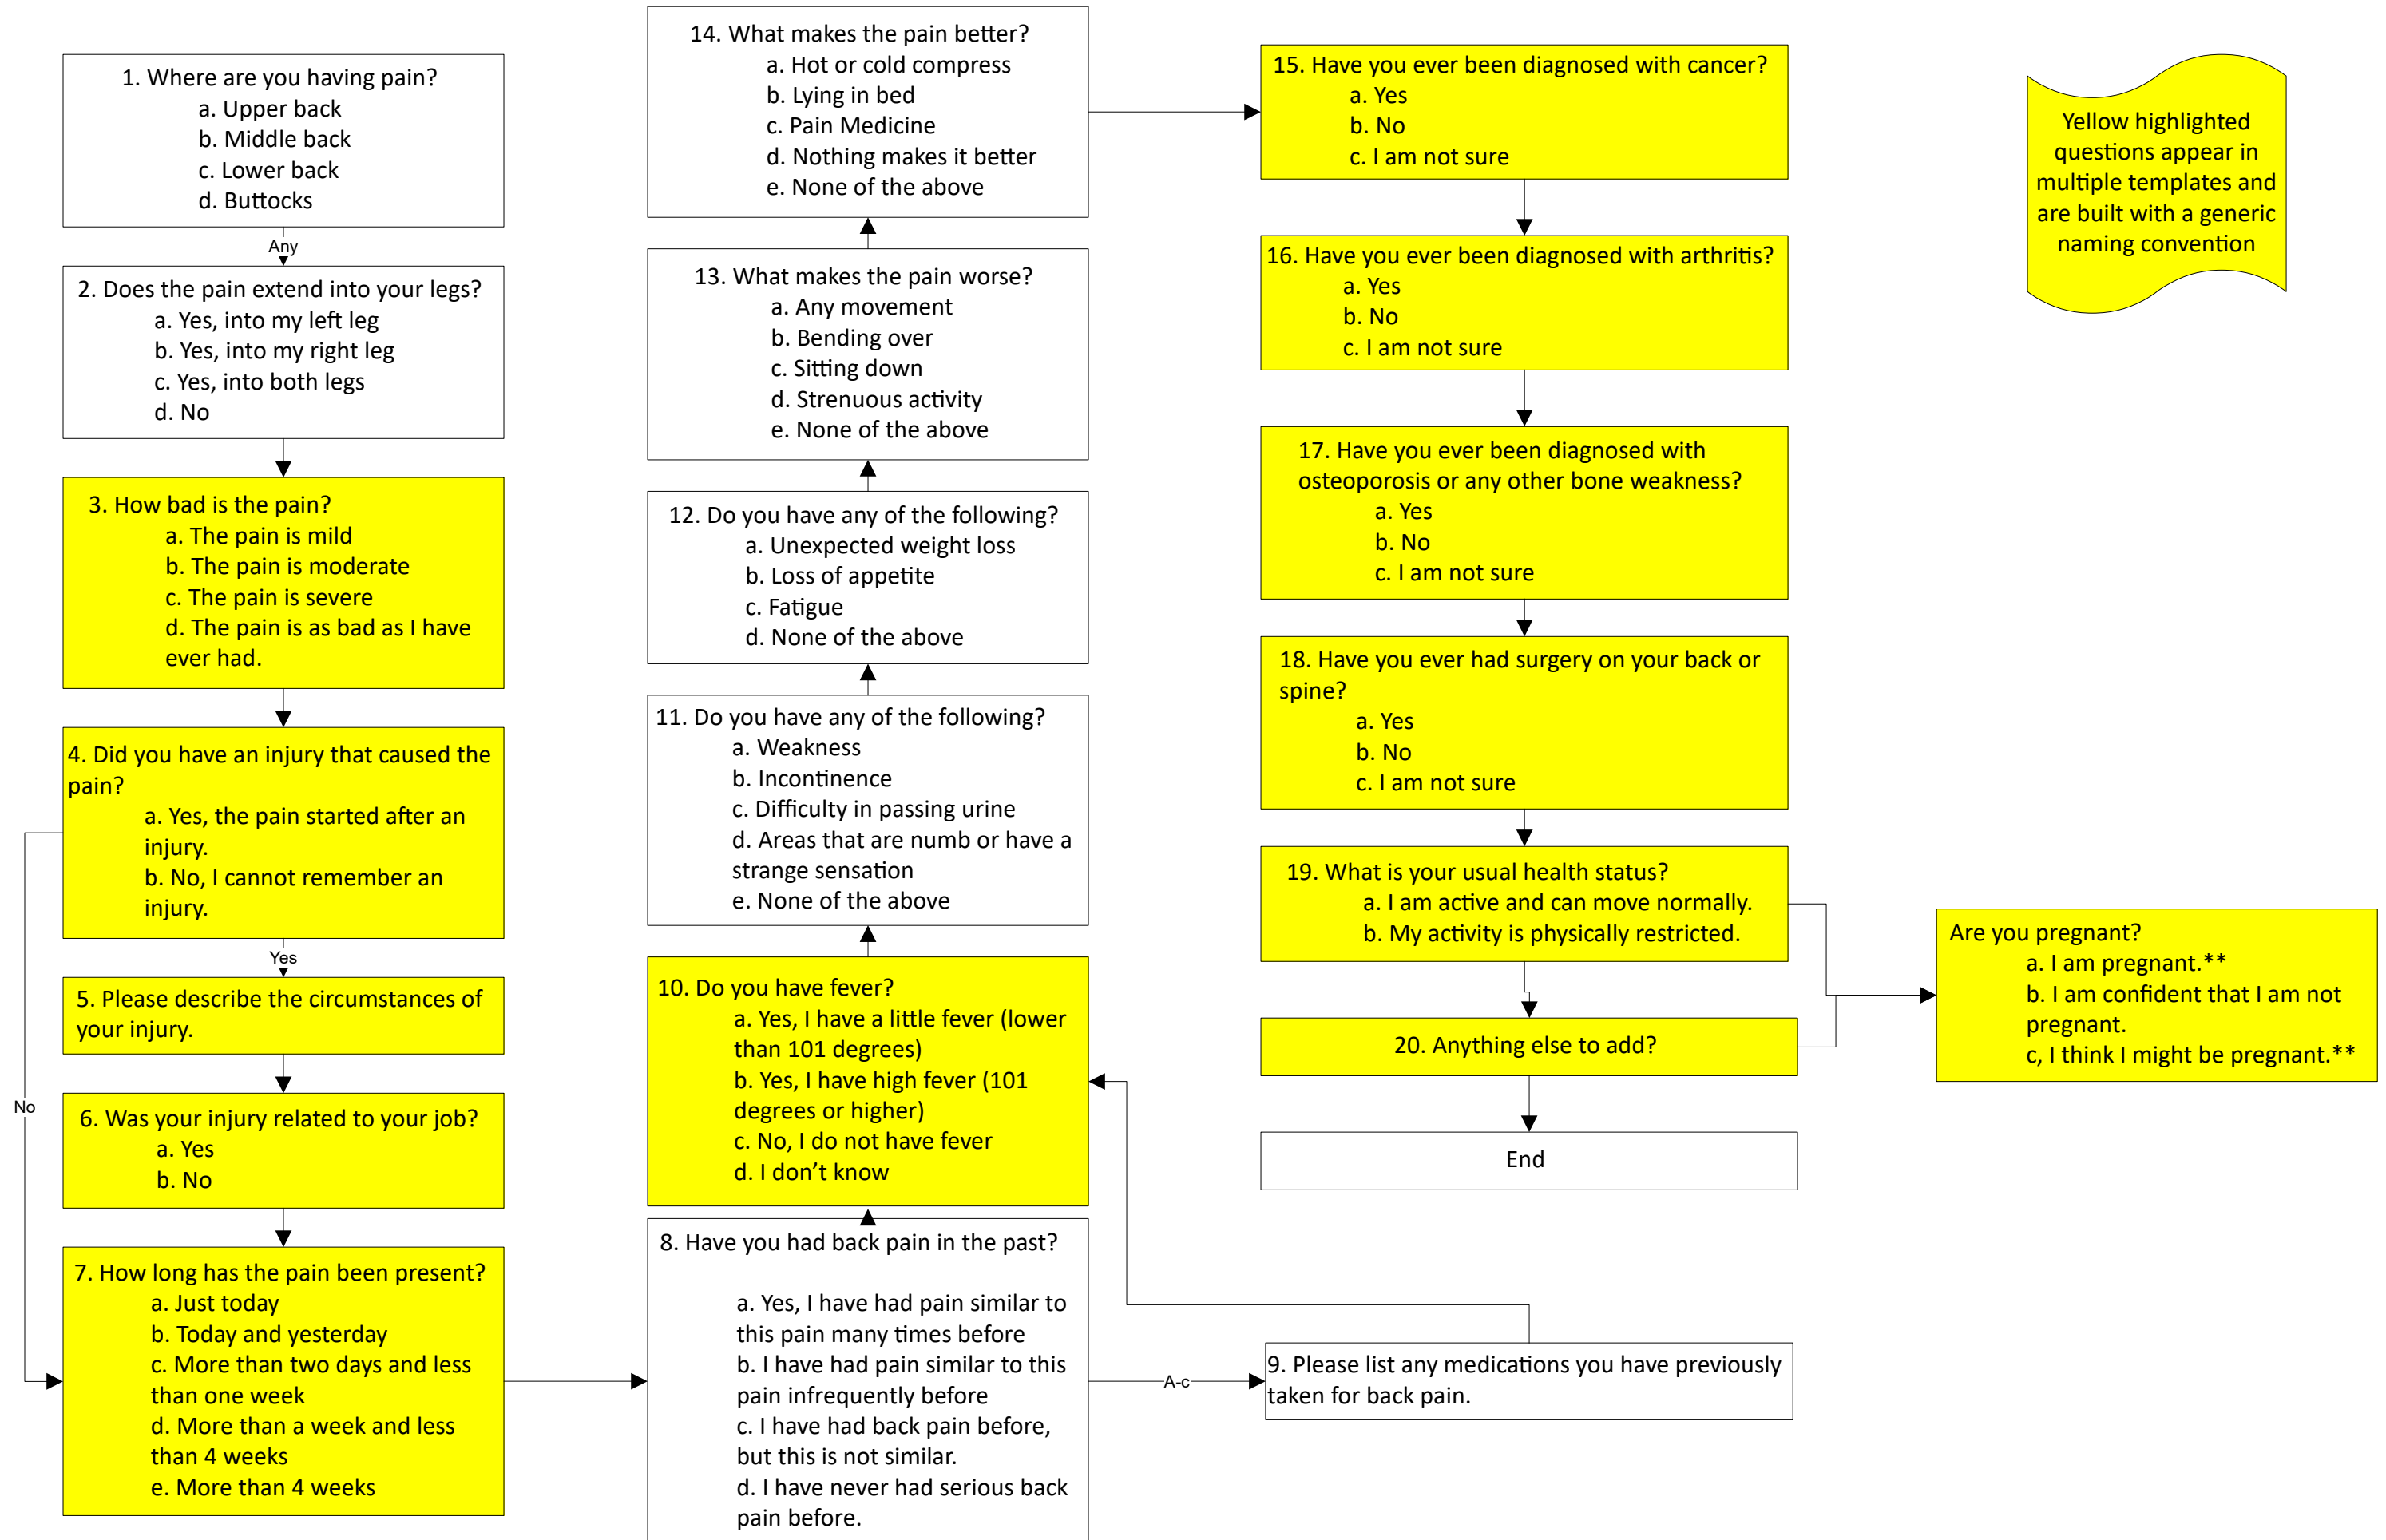

Back Pain

Yellow highlighted questions appear in multiple templates and are built with a generic naming convention