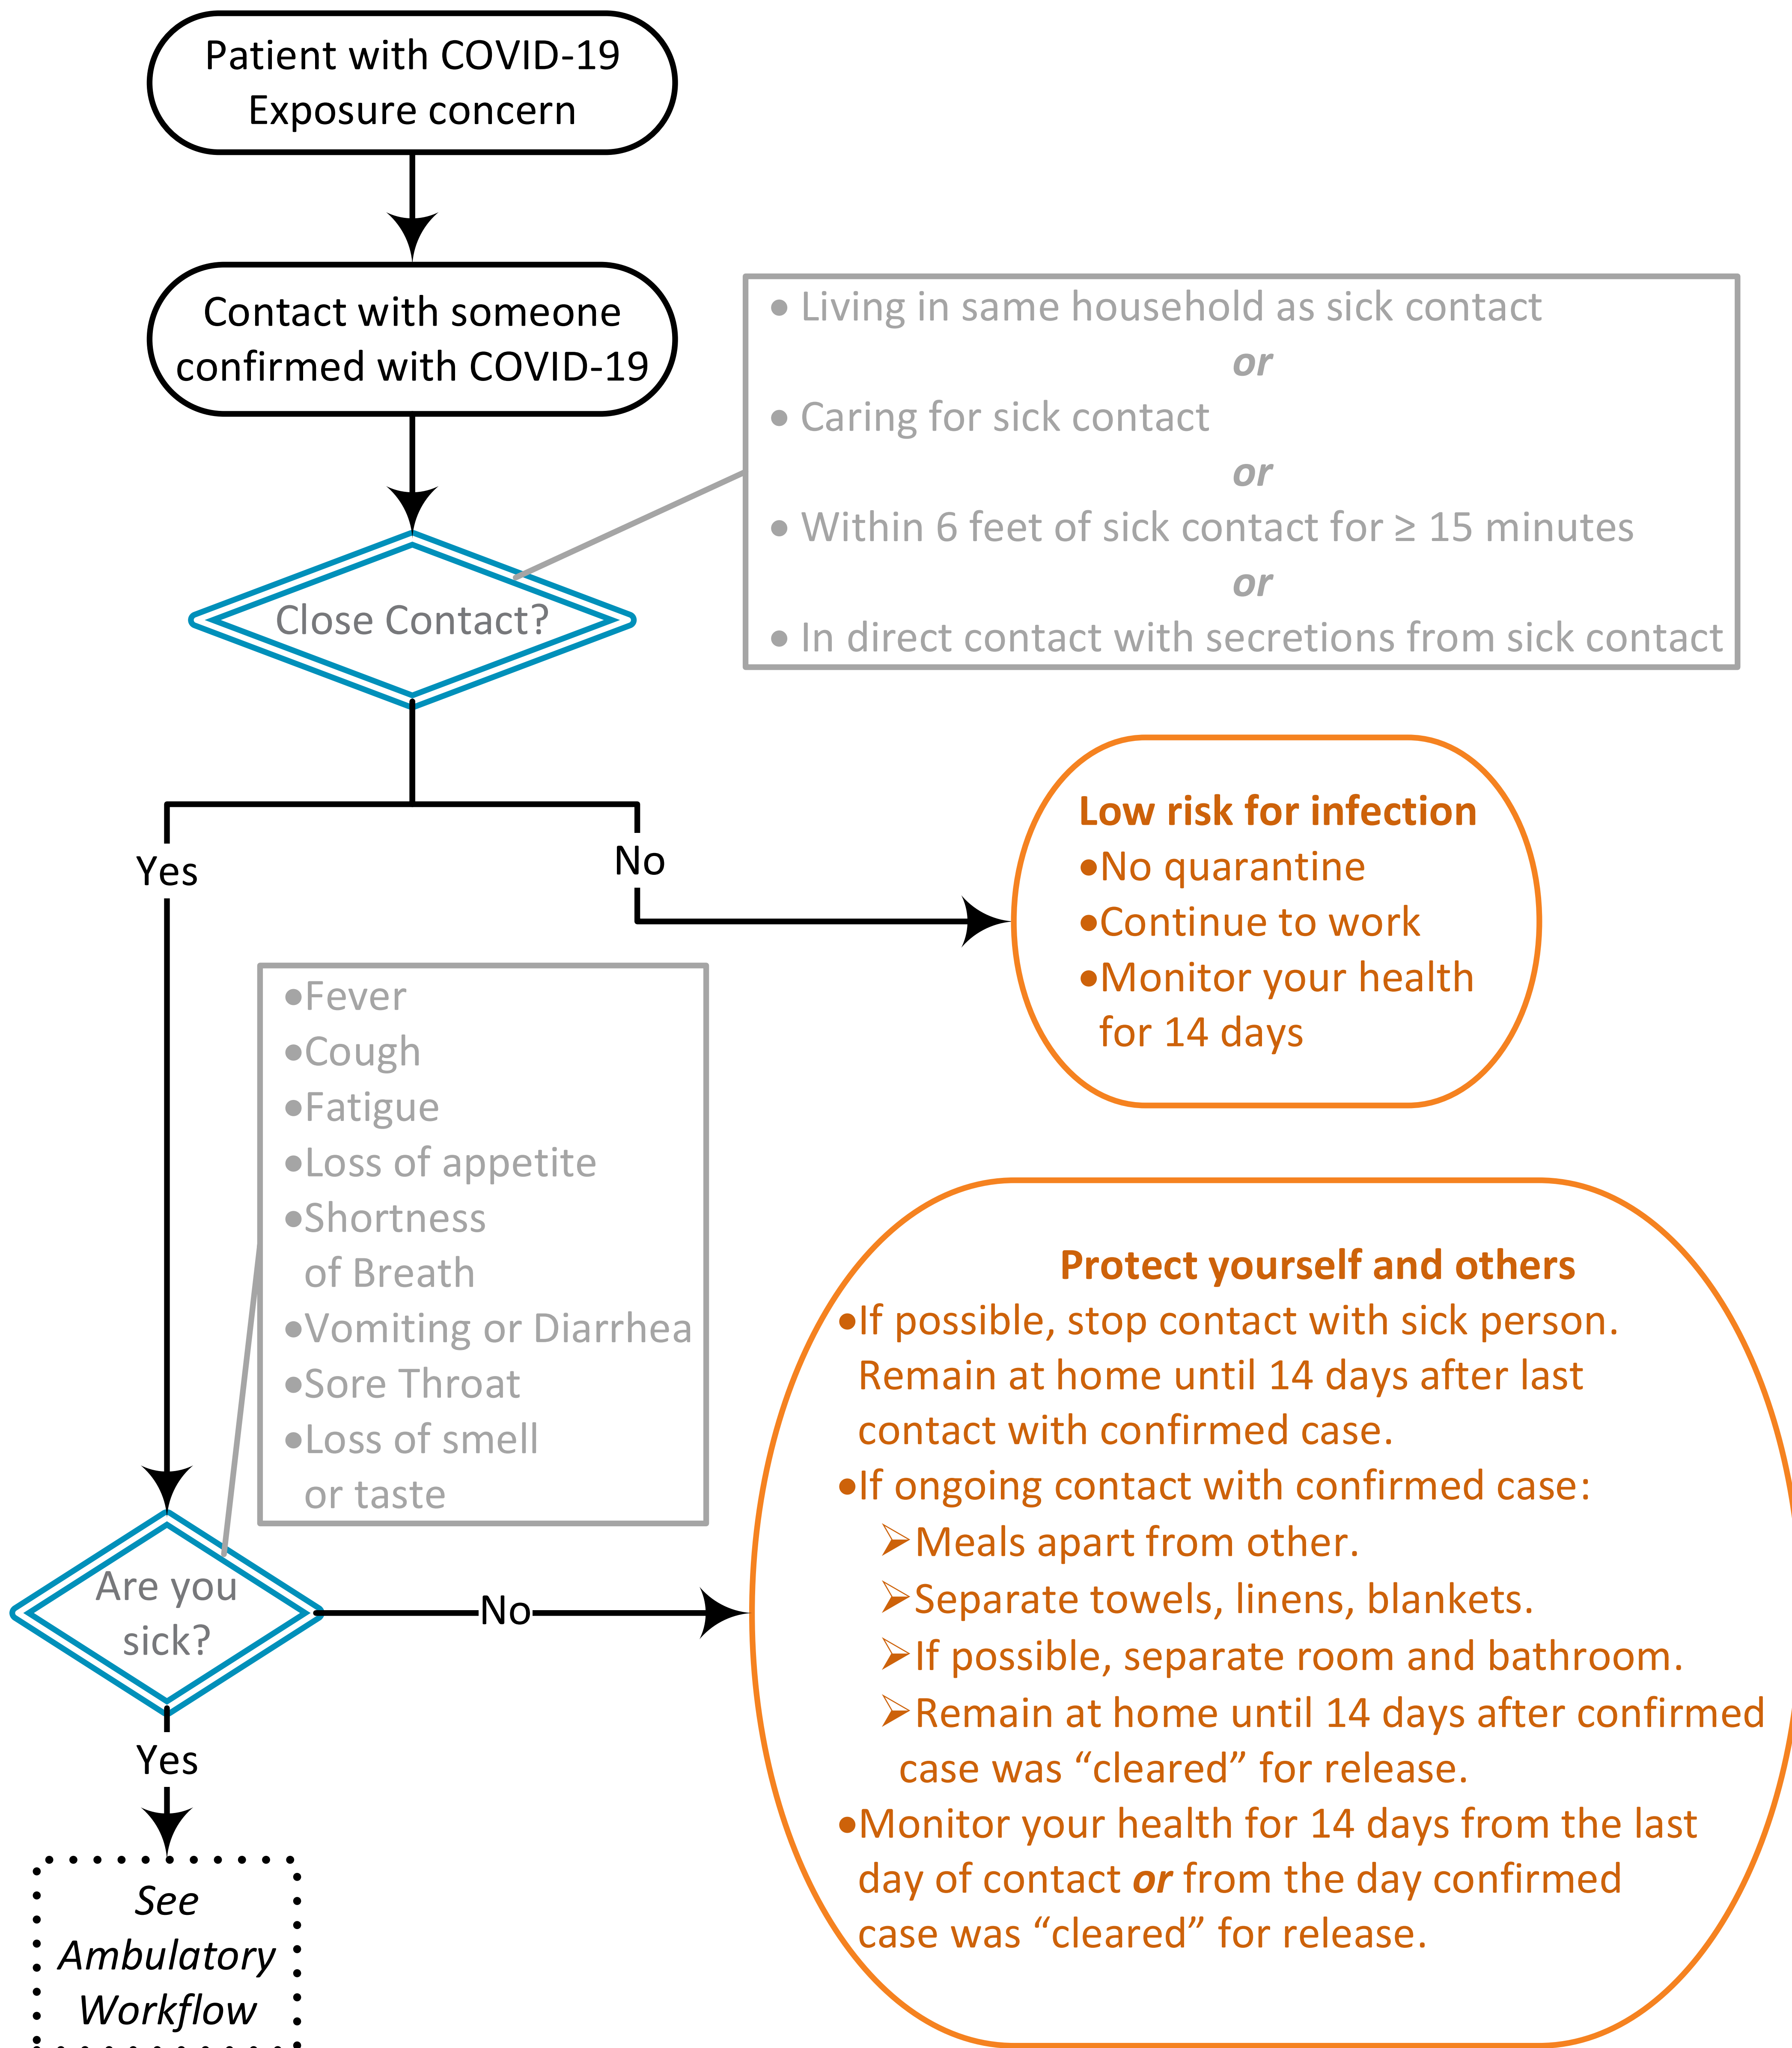

HPH COVID-19 Exposure Algorithm

Updated 05/13/2020

Please check
hawaiihealthpartners.org
for frequent updates to
this algorithm.

This algorithm is general guidance to practicing clinicians, may change with time, and is not intended to supersede the medical judgment of the clinician.